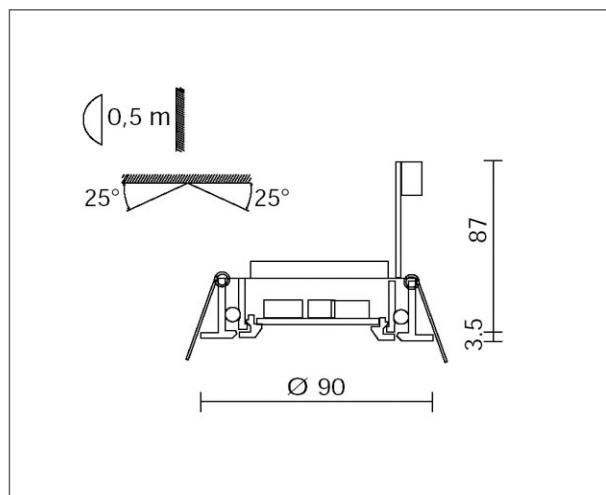

JOCKER Orientabile

COD: 2825-LBC-SMD

Use:
inside, led

Installation:
Ceiling recessed

Recessed hole:
Recessed hole diam.82 mm. Recessed thickness 1-20 mm

Fixing system:
Steel wire's spring

Body/structure:
Die-cast aluminium body

Coating:
Epoxy powder coating for inside use

Colour:
White

Optic/reflector:
Adjustable optic +/-25

Control gear:
Integrated LED ballast 24Vdc output

Voltage:	220-240V 50/60Hz
Beam angle:	Simmetric flood beam
Insulation class:	Insulation class 2
Weight:	0,130 kg
IP rating:	20
Glow wire:	[850 °C]
Lamp included:	Yes
Lamp wattage:	3 W
Lamp luminous flux:	80 lm
Colour temperature:	3000K

Notes:
On request colours Ne, Cr, Oro, Cn, Cm.

Review board: 30-09-2013

Lamp: 1 x 3 W 80 lm

IP 20

B

JOCKER Orientabile
COD: 2825-LBC-SMD